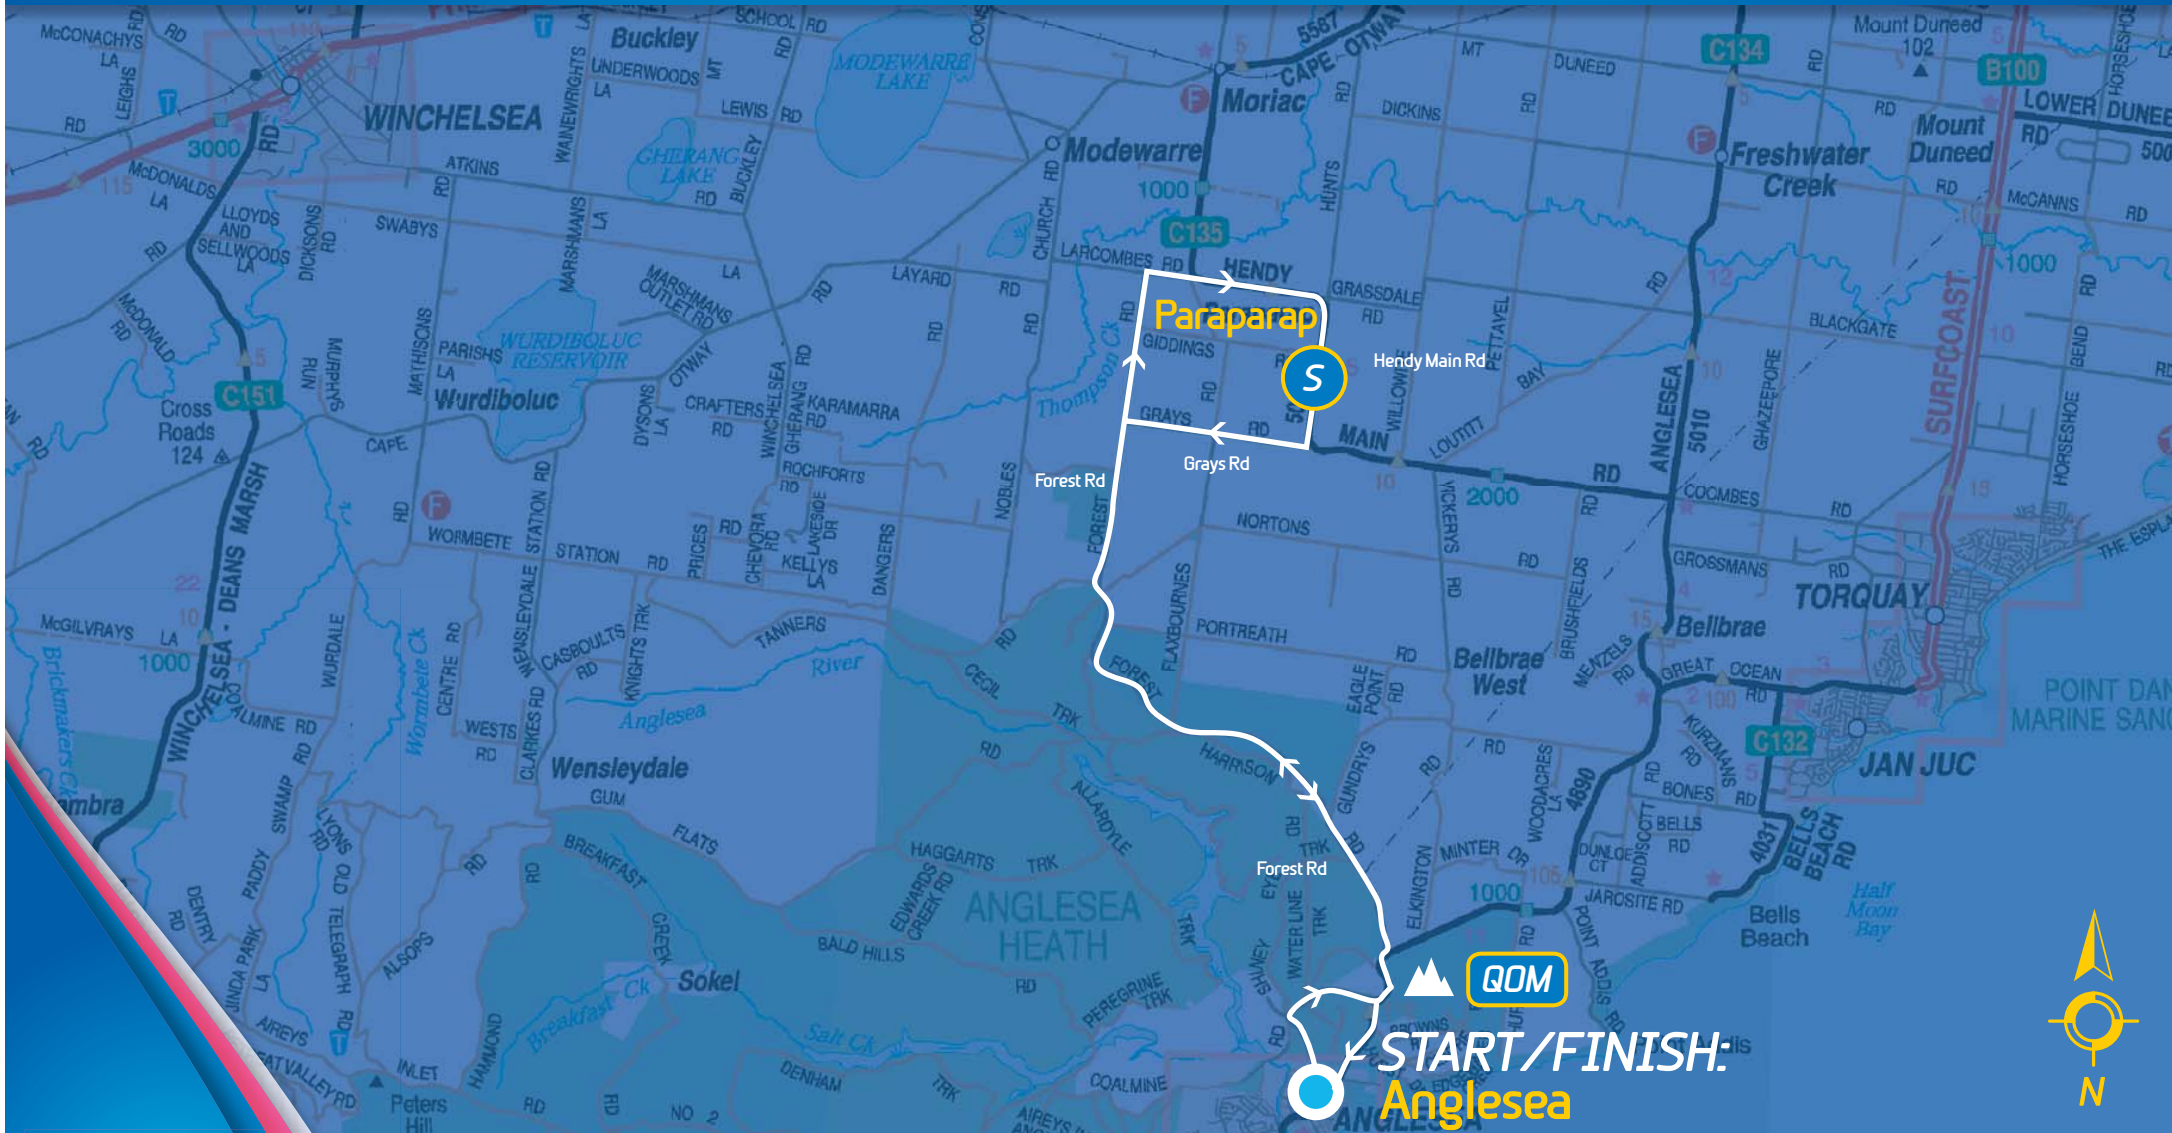

STAGE 1 Thursday 15 October, Anglesea to Anglesea

Racing down a street near you!

Stage Distance: 55kms
Start: Anglesea 8.20am
Finish: Anglesea ETA 10.00am

- S1** Sprint 1: Paraparap
- S2** Sprint 2: Paraparap
- QOM** QOM: Anglesea

— Course